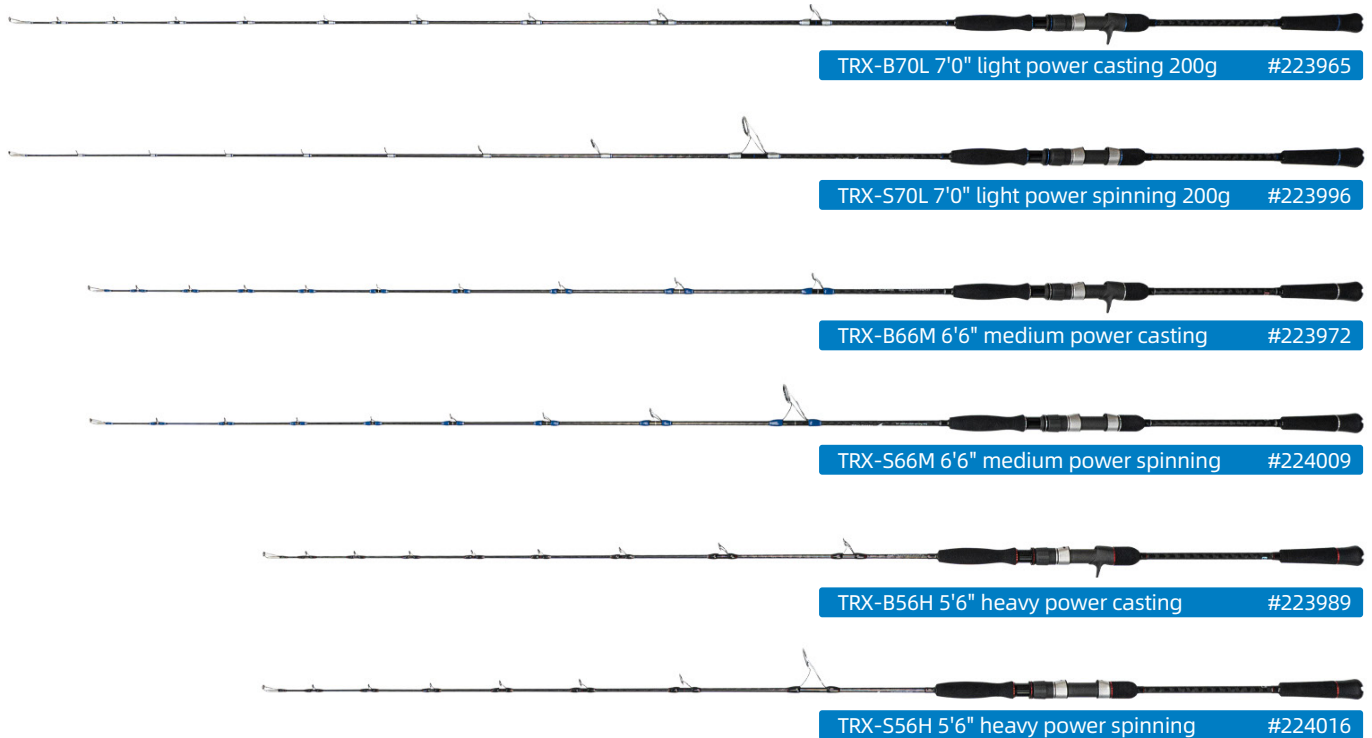

Code #	A	B	C	D	Pack Qty	MSRP
222128	1.73 in	0.87 in	1.06 in	1.36 in	1	\$ 5.99

FISHING RODS

- Jigging
- Popping
- Trolling

JIGGING & POPPING RODS

• Slow Jigging Fishing Rod

- **Premium Carbon Fiber:** Crafted from high-quality carbon fiber materials, this fishing rod is designed to provide maximum strength, durability, and sensitivity.
- **Fuji SIC K-Series Guides:** K-series frames reduce friction between the guide and line to increase the casting distance, and prevent tangles.
- **Multiple Options:** Different lengths 5'6"/6'6"/7'0" and power ratings allow you to pick the right rod for what you need.