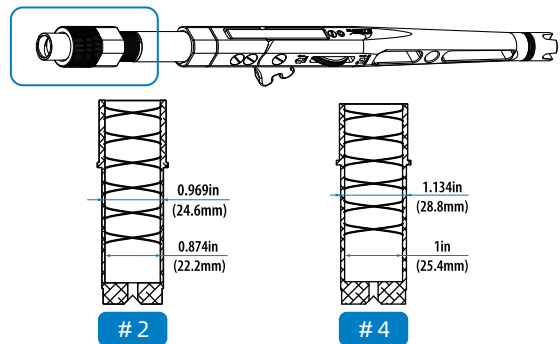

www.bluewingfishing.com

Rod Components & Rods

ROD COMPONENTS

• Adjustable Bent Rod Butt

Black

- #2 Short # 520600
- #2 Long # 520617
- #4 Short # 520624
- #4 Long # 520631

Silver

- #2 Short # 520648
- #2 Long # 520655
- #4 Short # 520662
- #4 Long # 520679

Size	Position	Length	Inner Dia.	Outer Dia.	Weight	Pack Qty	MSRP
#2-Short	0°/30°/60°	24.29 in	22.2 mm/0.874 in	24.6 mm/0.969 in	47.72 oz	1	\$ 359.99
#2-Long		28.54 in	22.2 mm/0.874 in	24.6 mm/0.969 in	50.34 oz	1	\$ 359.99
#4-Short		24.29 in	25.4 mm/1 in	28.8 mm/1.134 in	54.39 oz	1	\$ 359.99
#4-Long		28.54 in	25.4 mm/1 in	28.8 mm/1.134 in	60.31 oz	1	\$ 359.99

• Adjustable Bent Rod Butt (Hard Anodized)

Black

- #2 Short # 520808
- #2 Long # 520815
- #4 Short # 520822
- #4 Long # 520839

Size	Position	Length	Inner Dia.	Outer Dia.	Weight	Pack Qty	MSRP
#2-Short	0°/30°/60°	24.29 in	22.2 mm/0.874 in	24.6 mm/0.969 in	47.72 oz	1	\$ 419.99
#2-Long		28.54 in	22.2 mm/0.874 in	24.6 mm/0.969 in	50.34 oz	1	\$ 419.99
#4-Short		24.29 in	25.4 mm/1 in	28.8 mm/1.134 in	54.39 oz	1	\$ 419.99
#4-Long		28.54 in	25.4 mm/1 in	28.8 mm/1.134 in	60.31 oz	1	\$ 419.99

• 360° Adjustable Bent Rod Butt

#4 Black

520846

#4 Silver

520563

Size	Length	Inner Dia.	Outer Dia.	Weight	Pack Qty	MSRP
#4	820 mm/32.28 in	25.4 mm/1 in	28.8 mm/1.13 in	126.99 oz	1	\$ 625.99

• Roller Guides

Silver