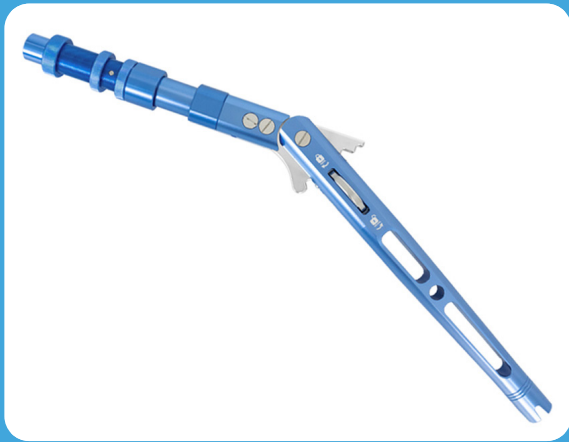

www.bluewingfishing.com

Rod Components & Rods

ROD COMPONENTS

• Adjustable Bent Rod Butt

Black

- #2 Short # 520600
- #2 Long # 520617
- #4 Short # 520624
- #4 Long # 520631

Silver

- #2 Short # 520648
- #2 Long # 520655
- #4 Short # 520662
- #4 Long # 520679

• Adjustable Bent Rod Butt (Hard Anodized)

Black

- #2 Short # 520808
- #2 Long # 520815
- #4 Short # 520822
- #4 Long # 520839

Size	Position	Length	Inner Dia.	Outer Dia.	Weight	Pack Qty	MSRP
#2-Short	0°/30°/60°	24.29 in	22.2 mm/0.874 in	24.6 mm/0.969 in	47.72 oz	1	\$ 419.99
#2-Long		28.54 in	22.2 mm/0.874 in	24.6 mm/0.969 in	50.34 oz	1	\$ 419.99
#4-Short		24.29 in	25.4 mm/1 in	28.8 mm/1.134 in	54.39 oz	1	\$ 419.99
#4-Long		28.54 in	25.4 mm/1 in	28.8 mm/1.134 in	60.31 oz	1	\$ 419.99

• 360° Adjustable Bent Rod Butt

#4 Black

520846

#4 Silver

520563

Size	Length	Inner Dia.	Outer Dia.	Weight	Pack Qty	MSRP
#4	820 mm/32.28 in	25.4 mm/1 in	28.8 mm/1.13 in	126.99 oz	1	\$ 625.99

• Roller Guides

Silver