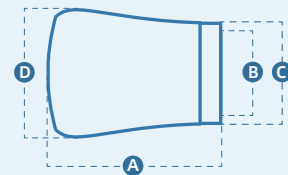

Code #	A	B	C	D	Pack Qty	MSRP
222111	4.96 in	0.62 in	0.74 in	1.06 in	1	\$ 8.99

• Gimbal Butt Cap

- Gimbal design locks rod in rod holder.
- Non-slip texture ensures good contact in the rod holder.
- The butt cap is made of wear-resistant ABS material which is not easy to damage and has a long service life.